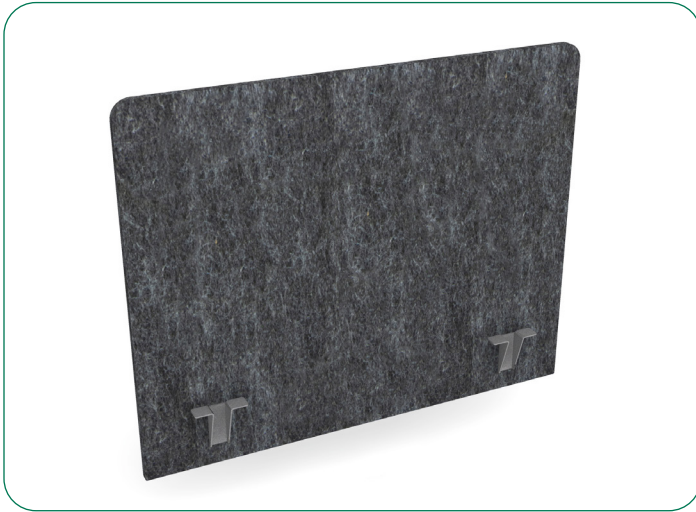

Edge-Mount Privacy Screen

Edge-Mount Privacy/Modesty Screen

EDGE MOUNT PRIVACY

PET - 24", 30", 40"H

DIMENSIONS

- PET thickness - $\frac{3}{16}$ "
- Above worksurface height - 18", 24", 34"
- Extends 4" below worksurface

MATERIALS

- PET, 100% Polyester, Nordic Knit
- Metal mounting bracket

FEATURES & OPTIONS

- Flush-mount and Wire-gap brackets available. Wire-gap bracket provides 1" for cord management
- Fits on $1\frac{3}{16}$ " and $1\frac{9}{16}$ " worksurface thicknesses
- Available in 21" - 72" widths

EDGE MOUNT PRIVACY/MODESTY

PET - 32", 38", 44"H

DIMENSIONS

- PET thickness - $\frac{3}{16}$ "
- Above worksurface height - 18", 24", 30"
- Extends 12" below worksurface

MATERIALS

- PET, 100% Polyester, Nordic Knit
- Metal mounting bracket

FEATURES & OPTIONS

- Flush-mount and Wire-gap brackets available. Wire-gap bracket provides 1" for cord management
- Fits on $1\frac{3}{16}$ " and $1\frac{9}{16}$ " worksurface thicknesses
- Available in 21" - 72" widths