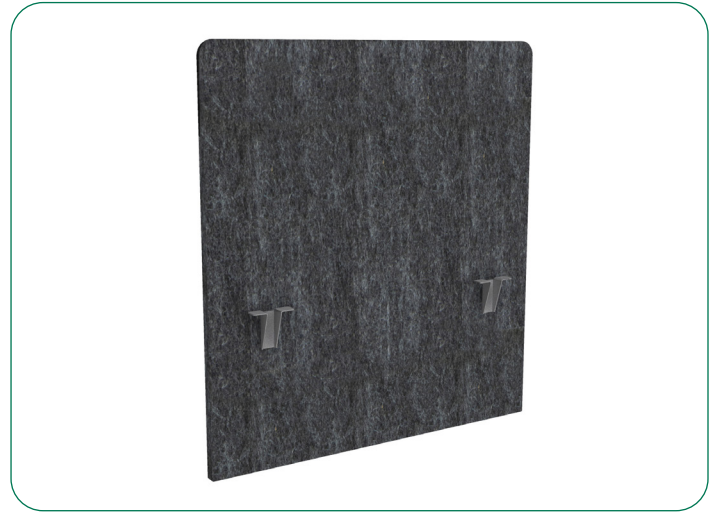

Edge-Mount Privacy Screen

Edge-Mount Privacy/Modesty Screen

EDGE MOUNT PRIVACY

PET - 24", 30", 40"H

DIMENSIONS

- PET thickness - $\frac{3}{16}$ "
- Above worksurface height - 18", 24", 34"
- Extends 4" below worksurface

MATERIALS

- PET, 100% Polyester, Nordic Knit
- Metal mounting bracket

FEATURES & OPTIONS

- Flush-mount and Wire-gap brackets available. Wire-gap bracket provides 1" for cord management
- Fits on $1\frac{3}{16}$ " and $1\frac{9}{16}$ " worksurface thicknesses
- Available in 21" - 72" widths

EDGE MOUNT PRIVACY/MODESTY

PET - 32", 38", 44"H

DIMENSIONS

- PET thickness - $\frac{3}{16}$ "
- Above worksurface height - 18", 24", 30"
- Extends 12" below worksurface

MATERIALS

- PET, 100% Polyester, Nordic Knit
- Metal mounting bracket

FEATURES & OPTIONS

- Flush-mount and Wire-gap brackets available. Wire-gap bracket provides 1" for cord management
- Fits on $1\frac{3}{16}$ " and $1\frac{9}{16}$ " worksurface thicknesses
- Available in 21" - 72" widths