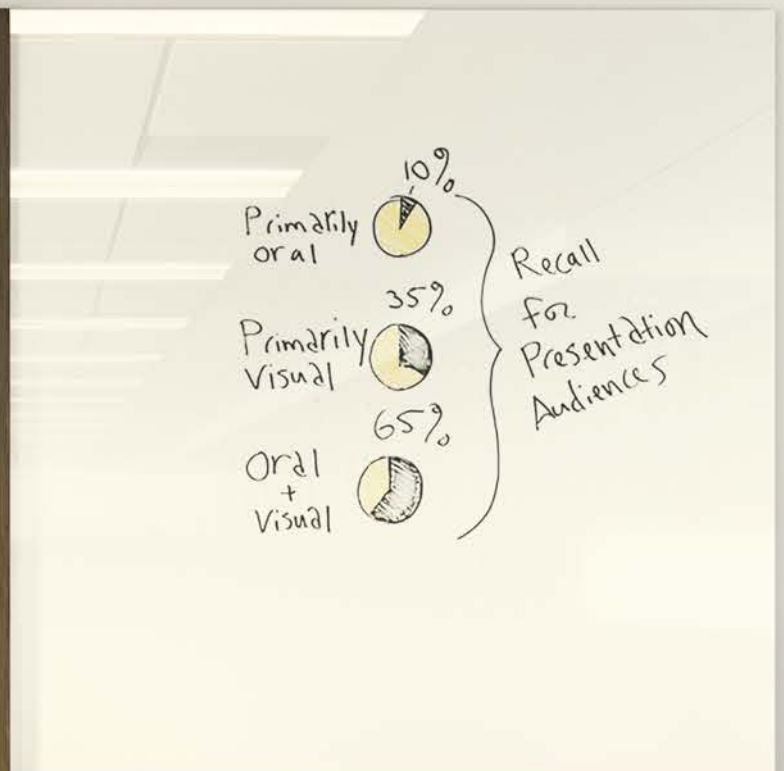

Kimball®

STOW™

WALL-TO-WALL PRODUCTIVITY

Stow enhances collaborative settings by turning walls into useable, productive spaces. Choose the panel that fits your work—wood, laminate, tackboard, magnetic glass, or markerboard—or incorporate multiple panels in a single setting.

STOW™

On the wall, on the floor, or near a desk, Stow helps you maximize space in a remarkably attractive way. A range of shapes, styles, and sizes ensures you'll find the right configuration for any room—whether you're storing supplies, mounting technology or, displaying personal belongings.

STATEMENT OF LINE

Floor Storage with Leg
Height 18, 24"
Width 30 – 48"

Floor Storage with Platform Base
Height 18, 24"
Width 30 – 48"

Buffet / Media Credenza
Height 29, 36"
Width 48 – 90"

Serving Cart
Height 41"
Width 36"

Lectern
Height 47"
Width 27"

Wall Storage
Height 10"
Width 30 – 96"

Wall Panel
Height 48"
Width 36 – 96"

Wall Panel with Shelves
Height 48"
Width 36 – 96"

Please see price list for a complete offering of sizes, materials, and configurations.