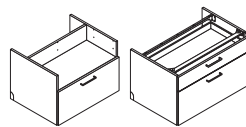

Breakfront Height-Adjustable Desks

- 30" D, available in 60", 66", & 72" widths

Facet Height-Adjustable Desks

- 30" D for softened & reed rim models
- 32" D for knife rim models
- Both available in 60", 66" & 72" widths

Facet Extension Height-Adjustable Desks

- 30" D for softened & reed rim models
- 32" D for knife rim models
- Both available in 60", 66" & 72" widths

Inline Height-Adjustable Desks

- 24" D for softened & reed rim models
- 25" D for knife rim models
- Both available in 48", 54", 60", 66" & 72" widths

LOW STORAGE FOR FACET EXTENSION HEIGHT-ADJUSTABLE DESK

Component Tops for Low Storage

- 24" D available in 30", 36", 60", 72", 90" & 108" widths
- Optional facet notch to fit the facet extension
- Available with facet notch, square notch, or no notch

Low Storage with Open Shelves

- 24" D, available in 30" & 36" widths

Low Storage with Lateral File

- 24" D, available in 30" & 36" widths

Low Storage with Hinged Door

- 24" D, available in 30" & 36" widths