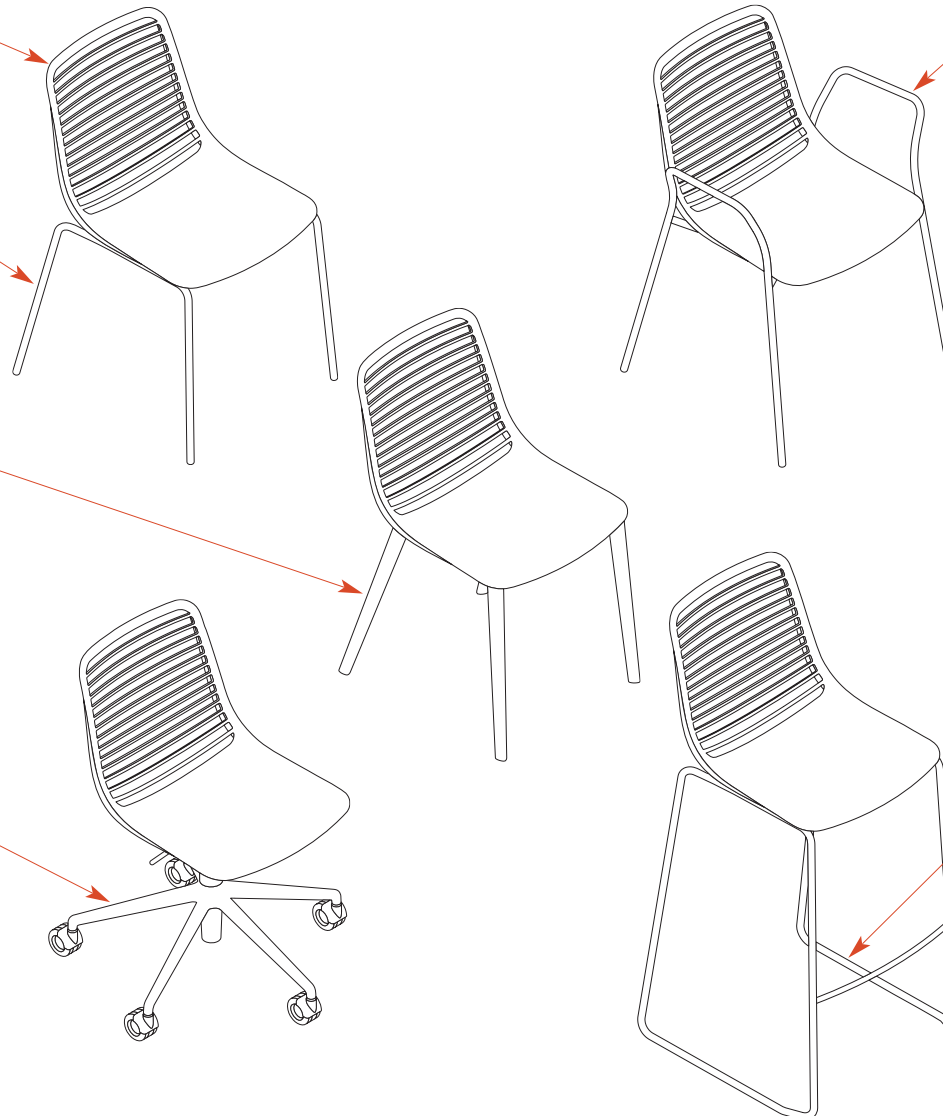

**Armless Swivel Chair**

➤ See page PE.3 to specify.

Height	29"–34"
Width	26"
Depth	26"
Seat height	15½"–20½"
Seat width	17"
Seat depth	16"
Arm height from floor	—
Arm height from seat	—
Stacks	—

Pep seating ships ready to assemble. Seat attaches to frame of side chairs and stools with four screws. For swivel chair, cylinder inserts into base and seat inserts into cylinder; no tools are required.

**Natural beech wood legs** are available on armless side chairs. Metal frame under the shell will match the shell color.

**5-star swivel base** gives 5" of height adjustment and swivels 360° (no tilt). Base is polished aluminum with black polyurethane, anti-stain, non-marking, halo casters.

**Arms** are constructed of tubular steel and are available in anthracite, warm white, or chrome.

**Pep chairs with four-leg metal base**, including chairs with arms, are stackable up to 4 high.

**Pep seating ships ready to assemble.** Seat attaches to frame of side chairs and stools with four screws. For swivel chair, cylinder inserts into base and seat inserts into cylinder; no tools are required.

**Steel sled base on counter-height and bar-height stools** is constructed of tubular steel and are available in anthracite, warm white, or chrome. Footrest is standard. Stackable up to 4 high.