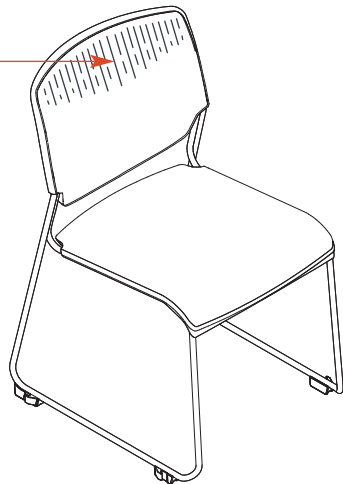

Plastic Sled-Base Side Chair with Arms

Stacking

➤ See page PO.3 to specify.

| | |
|--------------|----------------------------------|
| Height | 32" |
| Width | 20" |
| Depth | 24 ¹ / ₈ " |
| Seat height | 18" |
| Seat width | 17 ¹ / ₄ " |
| Seat depth | 16 ³ / ₄ " |
| Seat angle | 7° |
| Arm height | |
| — from floor | 26" |
| — from seat | 8 ¹ / ₂ " |

Plastic Sled-Base Bar-Height Stool

Stacking

➤ See page PO.4 to specify.

| | |
|-------------|----------------------------------|
| Height | 42 ¹ / ₂ " |
| Width | 20 ¹ / ₂ " |
| Depth | 25 ¹ / ₂ " |
| Seat height | 29" |
| Seat width | 17 ¹ / ₂ " |
| Seat depth | 16 ³ / ₈ " |
| Seat angle | 7° |

Polyurethane plastic back and seat is available in ten colors on stools and chairs:

- Black Tie (Black 3 C)
- Charcoal (Cool Gray 10 C)
- Navy (7463 C)
- White
- Fawn (Warm Gray 5 C)
- Cobalt (2132 C)
- Scarlet (186 C)
- Parrot (2276 C)
- Tangerine (164 C)
- Turquoise (2200 C)

Mesh on the front of the seat features a tighter weave for additional support.

Details

Compact stacking sled-base design enables chairs to be stacked up to 35 high on a dolly or up to 14 high on the floor. Stools can be stacked up to 20 high on a dolly or up to 10 high on the floor.