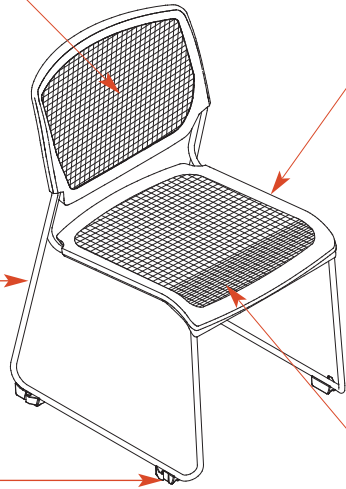

Statement of Line	▶ See page PO.1
Planning	PO.2
Pricing	PO.3

100% polyester mesh back and seat is available in five colors on chairs:

- Big Sky
- Black Tie
- Crimson
- Tangerine
- Kiwi

Legs have a chrome finish.

Black plastic glides are standard and can be used to gang adjacent chairs.

Polyurethane plastic back and seat is available in ten colors on stools and chairs:

- Black Tie (Black 3 C)
- Charcoal (Cool Gray 10 C)
- Navy (7463 C)
- White
- Fawn (Warm Gray 5 C)
- Cobalt (2132 C)
- Scarlet (186 C)
- Parrot (2276 C)
- Tangerine (164 C)
- Turquoise (2200 C)

Note: Pantone® PMS color numbers are provided above for reference. Slight variations within commercial tolerance may occur in color and texture between the PMS colors and the finished product.

Back and seat frame is black plastic.

Mesh on the front of the seat features a tighter weave for additional support.