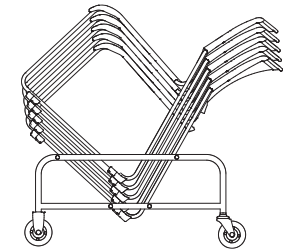

Mesh on the front of the seat features a tighter weave for additional support.

Details

Compact stacking sled-base design enables chairs to be stacked up to 35 high on a dolly or up to 14 high on the floor. Stools can be stacked up to 20 high on a dolly or up to 10 high on the floor.

TB133 approved as standard. There are no separate models or pricing.

Chairs and stools are cartoned and shipped to maximize cube space and minimize cardboard usage.

Related Products

Transport dolly is available to move up to 35 chairs or 20 stools. Dolly has a tubular steel frame, gray powder-coat finish, and four 8" semi-pneumatic ball-bearing wheels. Poly chairs stacked 35 high on the dolly will have an overall height of 75" and overall width of 37".