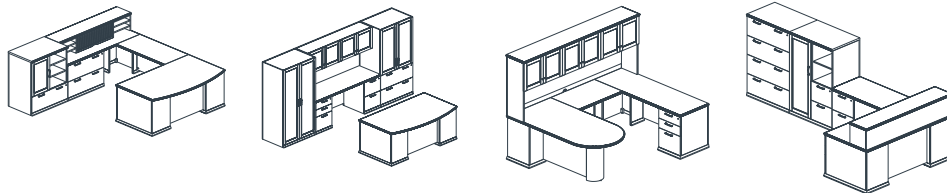

Sweep

DOORS

Plain Sliced

Diamond Matched

Etched Glass

TYPICAL CONFIGURATIONS

These are examples of the different configurations from the Statement of Line. For more details, please refer to the Desks & Accessories Price List.

FEATURES & OPTIONS

- Available in cherry, walnut, maple, and sapele veneer
 - Hinged modesty panels on bridges and returns for access to wall outlets
 - Hinged access doors for cable routing are located on approach side of desks
 - Fully assembled and modular components are available to create workwalls, L and U configurations
-