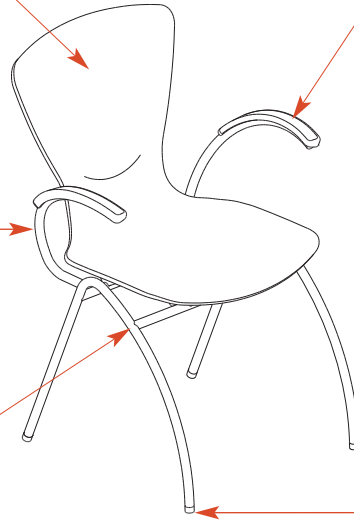

Stacking Side Chairs with Arms
▶See page Bl.4 to specify.

Stacking Side Chairs without Arms
▶See page Bl.4 to specify.

Stools without Arms
▶See page Bl.5 to specify.

Ganging Devices for Side Chairs
▶See page Bl.4 to specify.

▶See individual pricing pages for dimensions.

BINGO® SEATING

Overview

Planning

Statement of Line	▶ See page BI.2
Planing	BI.3
Pricing	BI.4

Shell is beech wood that has been custom molded and contoured for comfort and support.

Arm caps are 1 $\frac{5}{8}$ " thick solid bentwood, finished to match the shell. Two countersunk wood screws attach each arm cap to the arm supports.

Arm supports, legs, and cross members are 2 $\frac{5}{32}$ " x 3 $\frac{3}{32}$ " hot rolled, welded, chrome plated, tubular steel.

Joints are welded.

Black plastic glides fit like a cap over the ends of the tubular steel frame.

With arms Without arms

Bingo side chairs are available with arms and without arms.

Bingo stools are available with and without arms.