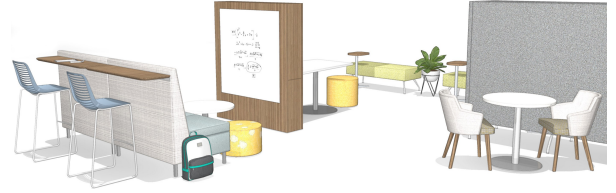

### OVERVIEW

Products	<b>Dock* Meeting, Joelle, Villa, Teem, Bloom, Pairings, Pep, Nate &amp; Natty</b>
Price	<b>\$40,335.00</b>
Line Items	<b>16</b>

### LINE ITEM SPECIFICATIONS

COMPONENT	Style #	Quantity	Price	Total
VILLA,2 SEAT,TLBCK,FLTG SURF,KNF RIM,LAM	K602TBFS1LWS	2	\$3,825.00	\$7,650.00
BLOOM, TABLE,COR,PULL-UP,SOFT RECT,WOOD	K78TRSC161226W	3	\$1,050.00	\$3,150.00
PAIRINGS,BENCH,2 SEAT	K82B221	3	\$1,562.00	\$4,686.00
NOOKS,3ST	K82NL3	1	\$9,064.00	\$9,064.00
NATE&NATTY,SIDE,ARMS,WOOD LEGS	K85SDUAWL	2	\$1,571.00	\$3,142.00
PEP,STOOL,ARML,MTL LEGS,STACKABLE,QTY 4	K91STXAML4	1	\$2,105.00	\$2,105.00
JOELLE,OTTOMAN,ROUND,13H,UPH TOP	K92RO2013U	1	\$597.00	\$597.00
JOELLE,OTTOMAN,ROUND,18H,UPH TOP	K92RO2018U	1	\$658.00	\$658.00
TEEM,MEDIA WORKSURFACE,TAPER,LAM	71K4260MWSTPL	1	\$823.00	\$823.00
TEEM,MEDIA WALL,TFL	71K5867MWLL	1	\$2,708.00	\$2,708.00
STOW,WALL PNL,MAGNETIC GL,PNTD	72K4848WPMAGGL	1	\$2,922.00	\$2,922.00
DOCK,ROUND DISC BASE,PNT	74K2215RDBP	1	\$570.00	\$570.00
DOCK,ROUND DISC BASE,PNT	74K2228RDBP	1	\$594.00	\$594.00
DOCK,ROUND DISC BASE,PNT	74K2728RDBP	1	\$757.00	\$757.00
DOCK,MEETING TABLE,ROUND,LAMINATE	74K30RDL	1	\$494.00	\$494.00
DOCK,MEETING TABLE,ROUND,LAMINATE(TFL)	74K30RDLL	1	\$415.00	\$415.00
NOTE: THIS SPECIFICATION IS FOR BUDGETARY PURPOSES ONLY. VARYING FINISH GRADES AND OPTIONS WILL AFFECT THE PRICES SHOWN.			<b>Total Workstation List:</b>	<b>\$40,335.00</b>